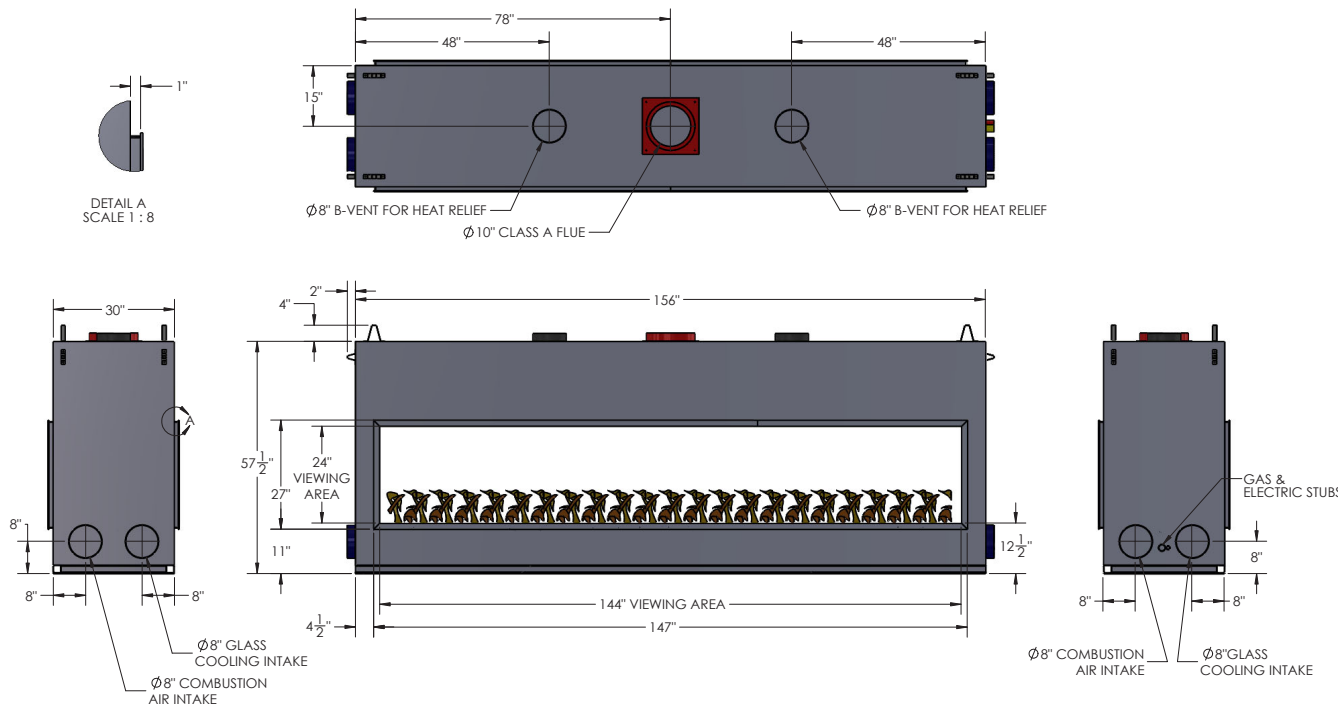

ACUCRAFT FIREPLACE SPEC SHEET

MODEL: A-BL-12-ST
SERIES: BLAZE

DIMENSIONS

Viewing Area:	144"W x 24"H, Sealed
Dimensions:	156"W x 57 1/2"H x 30"D

FRAMING SPECIFICATIONS

A	B	C
160"	61 1/2"	30"

Acucraft Fireplaces
Big Lake, MN
Acucraft.com
888-317-6499
info@acucraft.com