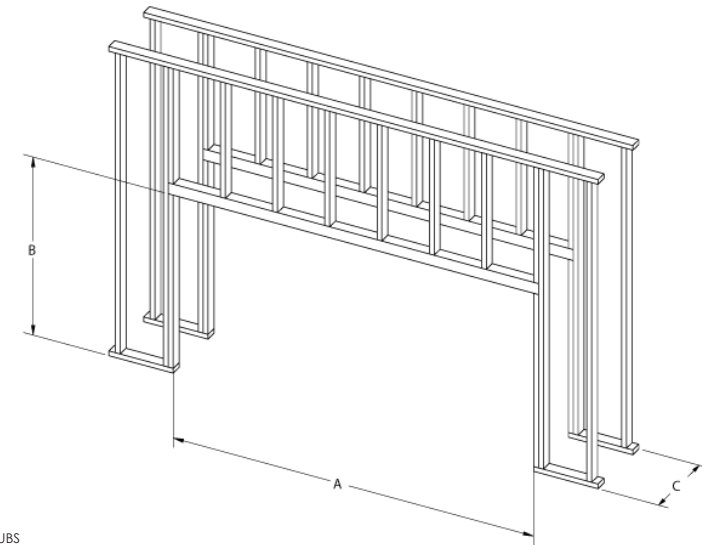

ACUCRAFT FIREPLACE SPEC SHEET

MODEL: A-BL-12-ST
SERIES: BLAZE

DIMENSIONS

Viewing Area:	144"W x 24"H, Sealed
Dimensions:	156"W x 57 1/2"H x 30"D

FRAMING SPECIFICATIONS

A	B	C
160"	61 1/2"	30"

Acucraft Fireplaces
Big Lake, MN
Acucraft.com
888-317-6499
info@acucraft.com